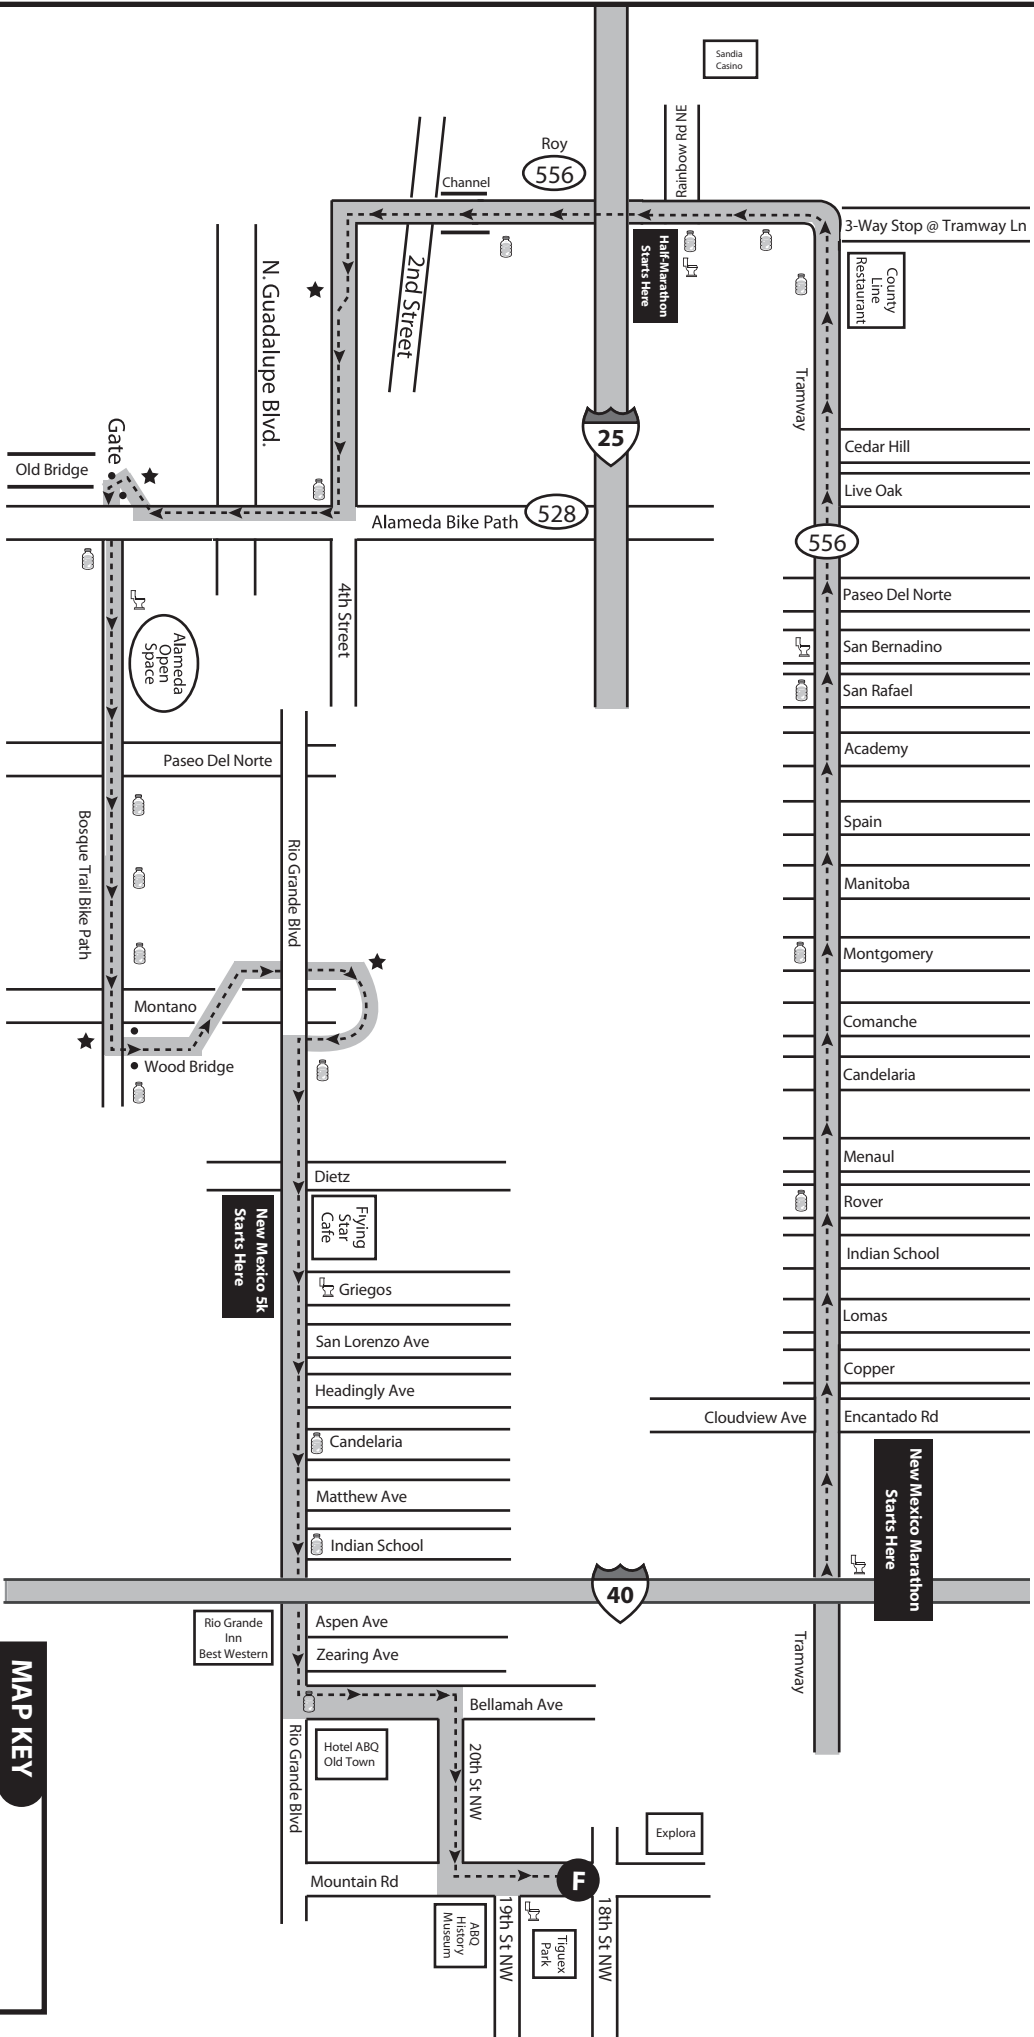

New Mexico Marathon, Half-Marathon, and 5k Course Map

MAP KEY

Race Course - - - - -

F Finish

★ Critical Areas

Water Aid Stations

Portipotics

*Map not to scale